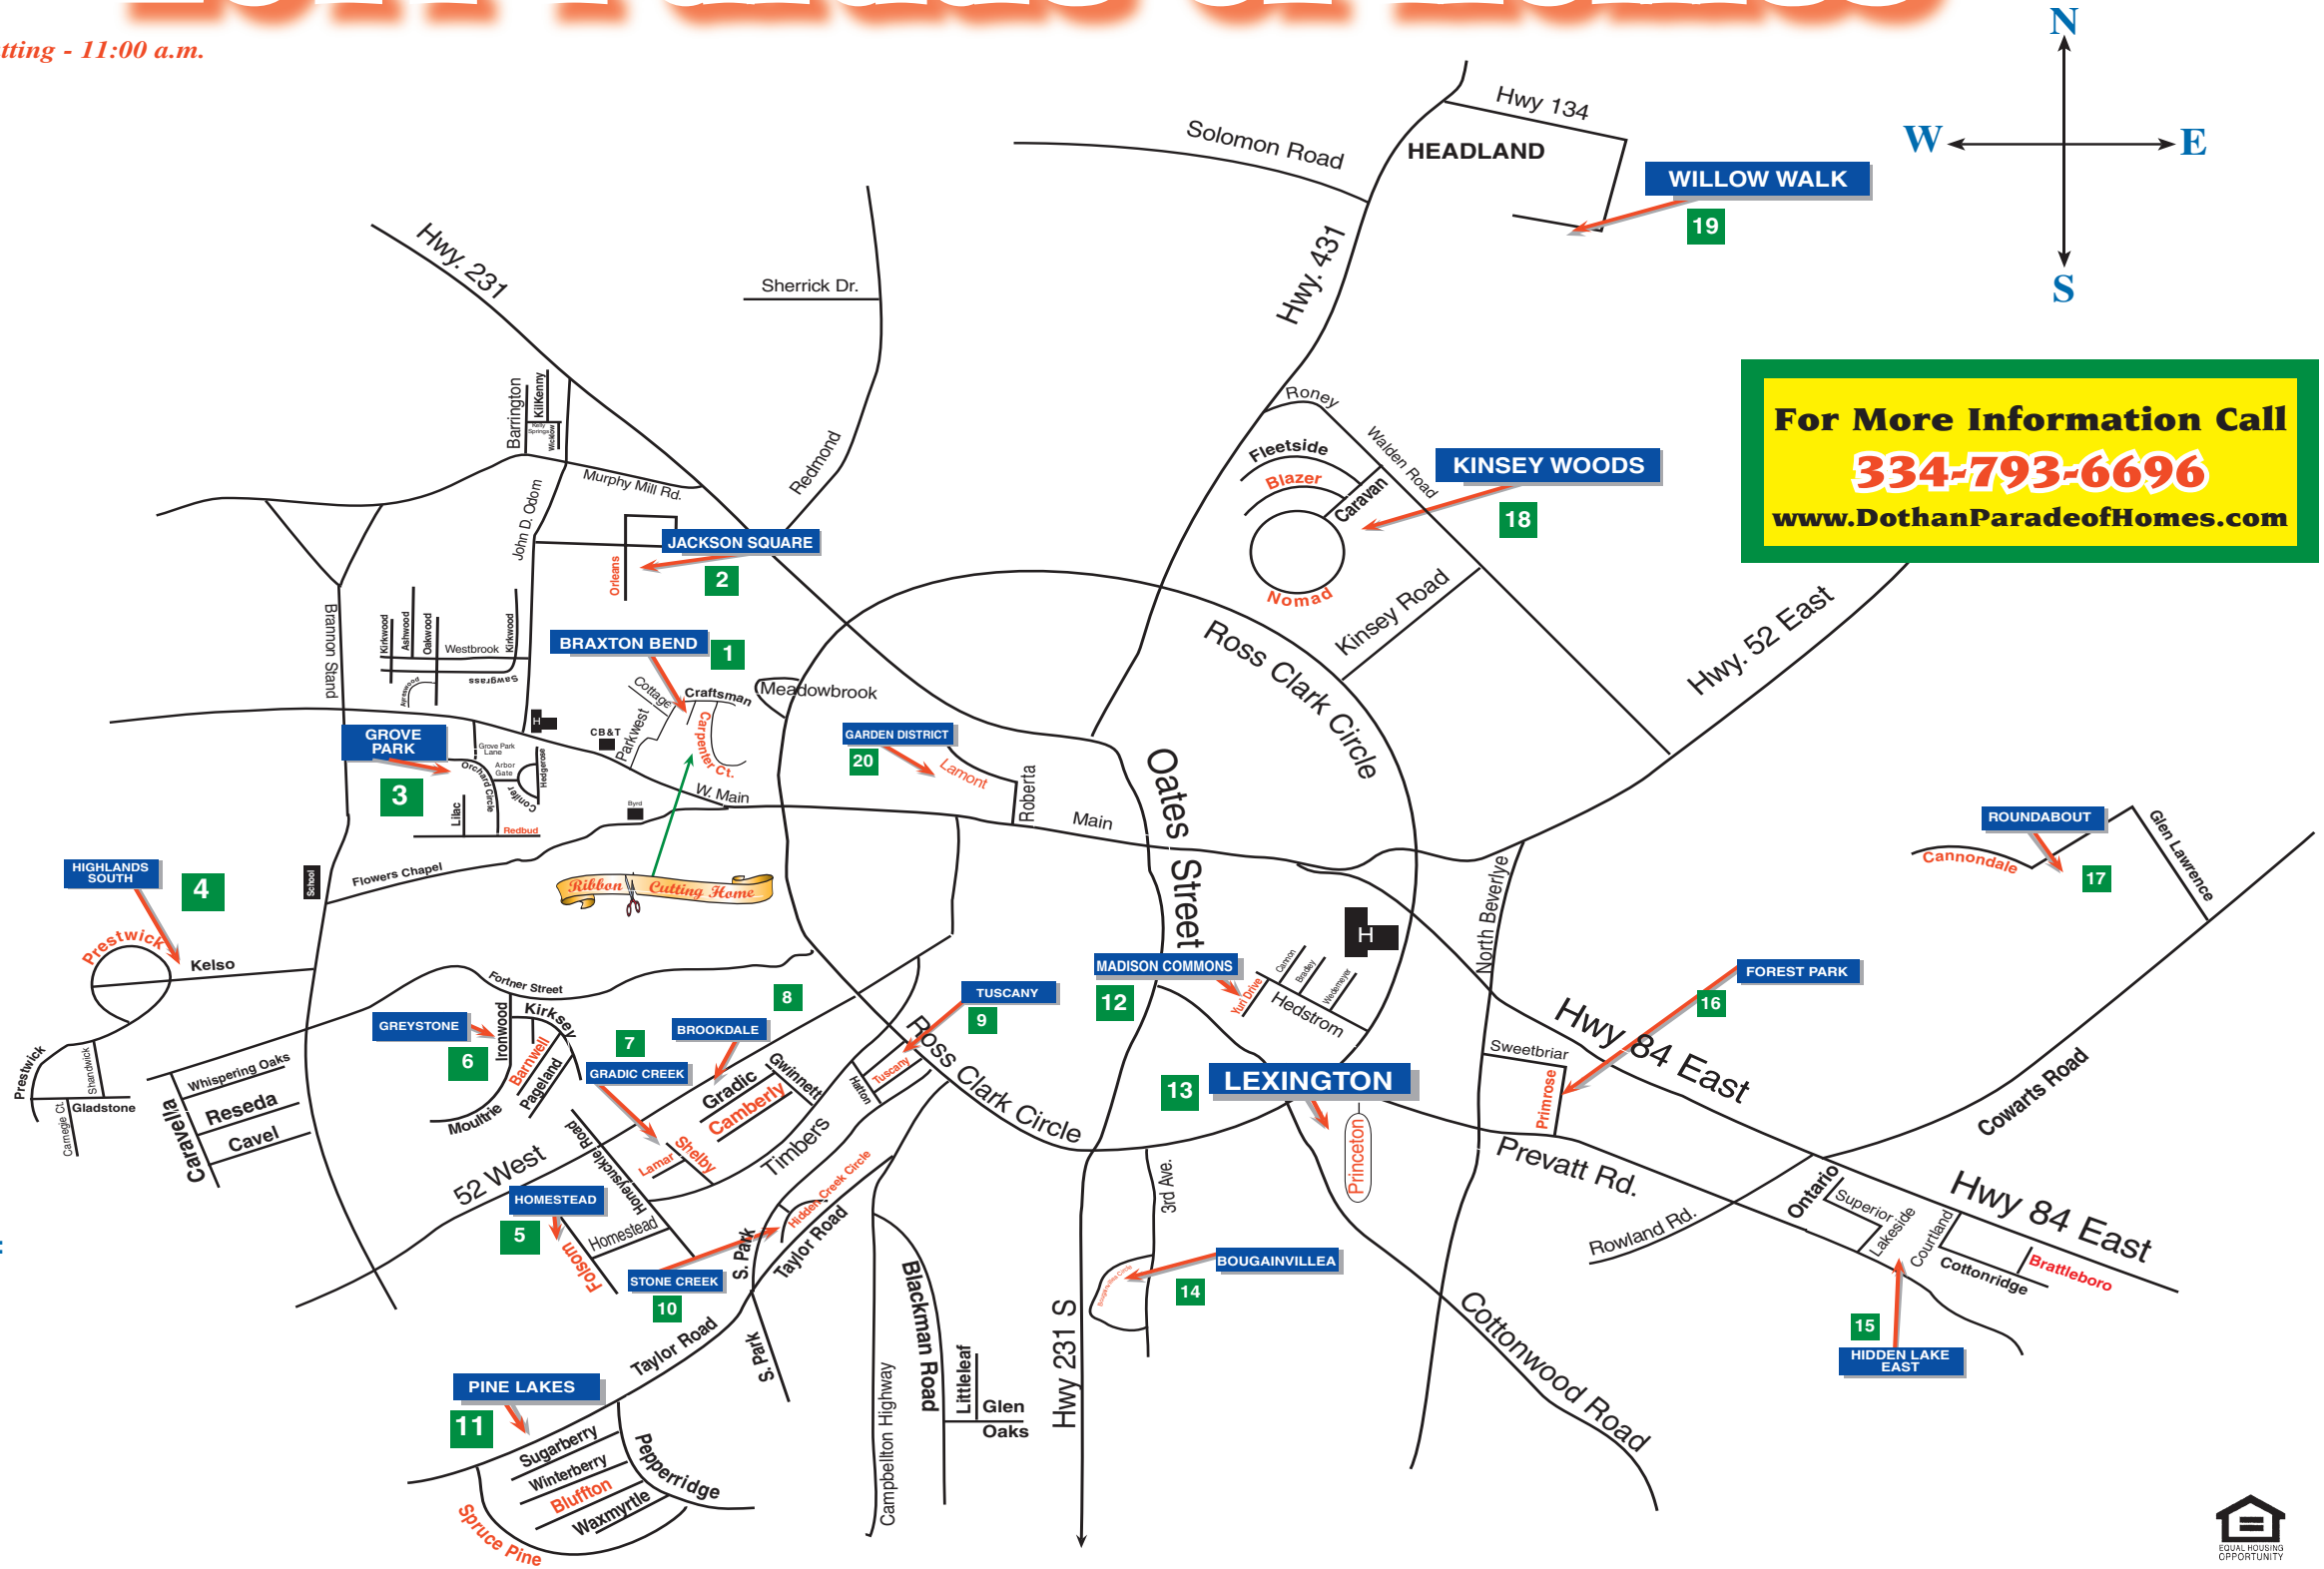

# 2011 Parade of Homes

- 1 BRAXTON BEND:**  
100 Carpenter Court - Ribbon Cutting - 11:00 a.m.  
106 Carpenter Court — SOLD!
- 2 JACKSON SQUARE:**  
228 Orleans
- 3 GROVE PARK:**  
106 Redbud Way  
320 Redbud Way
- 4 HIGHLANDS SOUTH:**  
618 Prestwick Drive — SOLD!  
223 Prestwick Drive  
109 Prestwick Drive  
206 Prestwick Drive
- 5 HOMESTEAD:**  
252 Folsom — SOLD!
- 6 GREYSTONE:**  
104 Barnwell Lane
- 7 GRADIC CREEK:**  
313 Shelby Lane  
209 Shelby Lane  
104 Lamar Lane
- 8 BROOKDALE:**  
303 Camberly Court
- 9 TUSCANY:**  
108 Tuscany Lane
- 10 STONE CREEK:**  
210 Hidden Creek Circle  
310-3 Hidden Creek Circle
- 11 PINE LAKES:**  
107 Bluffton — SOLD!  
516 Sprucepine Road
- 12 MADISON COMMONS:**  
106 Yuri Drive
- 13 LEXINGTON:**  
113 Princeton Drive  
229 Princeton Drive  
231 Princeton Drive
- 14 BOUGAINVILLEA:**  
100 Bougainvillea Circle
- 15 HIDDEN LAKE EAST:**  
106 Brattleboro  
106 Brattleboro
- 16 FOREST PARK:**  
212 Primrose Drive
- 17 ROUNDABOUT PLANTATION:**  
315 Cannondale Circle
- 18 KINSEY WOODS:**  
444 Nomad Circle — SOLD!  
41 Blazer Drive
- 19 WILLOW WALK:**  
Model Home - Willow Walk  
Spec 1 - Willow Walk  
Spec 3 - Willow Walk  
Lot 6 - Willow Walk
- 20 GARDEN DISTRICT:**  
113 Lamont Circle